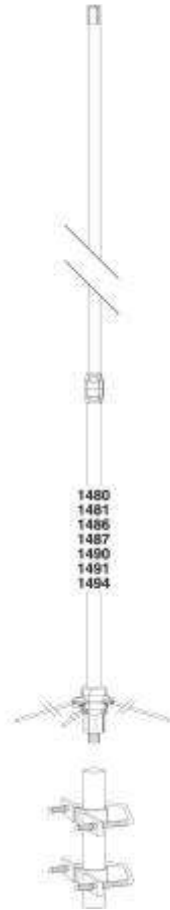

1491

ANTENA BASE VHF 7.8 dB FIBRA VIDRIO.

Manufacturer	Tram
Model #	1491
Product Narrative	VHF (144-174 MHz Tunable) Base/Repeater Antenna. Fiberglass, 3 sections 144 -174 MHz 7.8dB 5/8 wave
Specific Freq. (MHz)	144-174
Gain (dB)	7.8db
Maximum Input Power (Watts)	200 watts
Bandwidth >1.5 VSWR	5 MHz
Direct Termination	SO-239 (UHF Female)
Overall Length	14' 10"
Rated Wind Velocity (MPH)	90 MPH
Mount Hdw. Incl.	Yes
Weight	5 lbs 2 oz